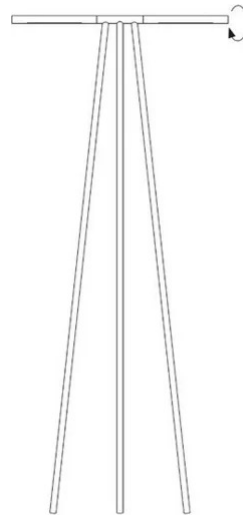

Colibrì Tripode

Marco Pisati

Emiliana Martinelli

colors

Typology	Floor
Utilisation	Indoor

230V 2x 10 W 1115 lm (2230lm)

direct light

adjustable light

Standing lamp for direct/adjustable light. Painted aluminium structure, with one jointed heads swiveling, to light object at different angles. LED light source integrated. Electronic power supply on the plug.

Family Colibri Tripode
 Typology Floor
 Utilisation Indoor

Dimensions

Height 160 cm
 Larghezza 72 cm
 Power supply cable length 50+200 cm

Materials

Structure aluminium Diffuser polycarbonate

Voltage	230V	2 X Watt	10 W
Power unit	Included	Lumen	1115 lm (2230 lm)
Mounting Power Supply	External	CRI	>80
		Duration	50000 h
Power supply	Electronic power supply with cable and plug	CCT	2700 K
		Energy class	F