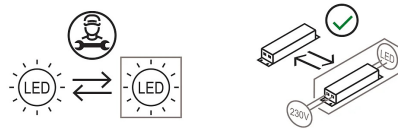

Certifications

EcoLabel