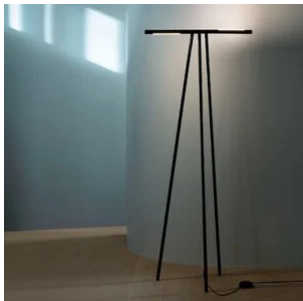

Colour variant code

2320/NE